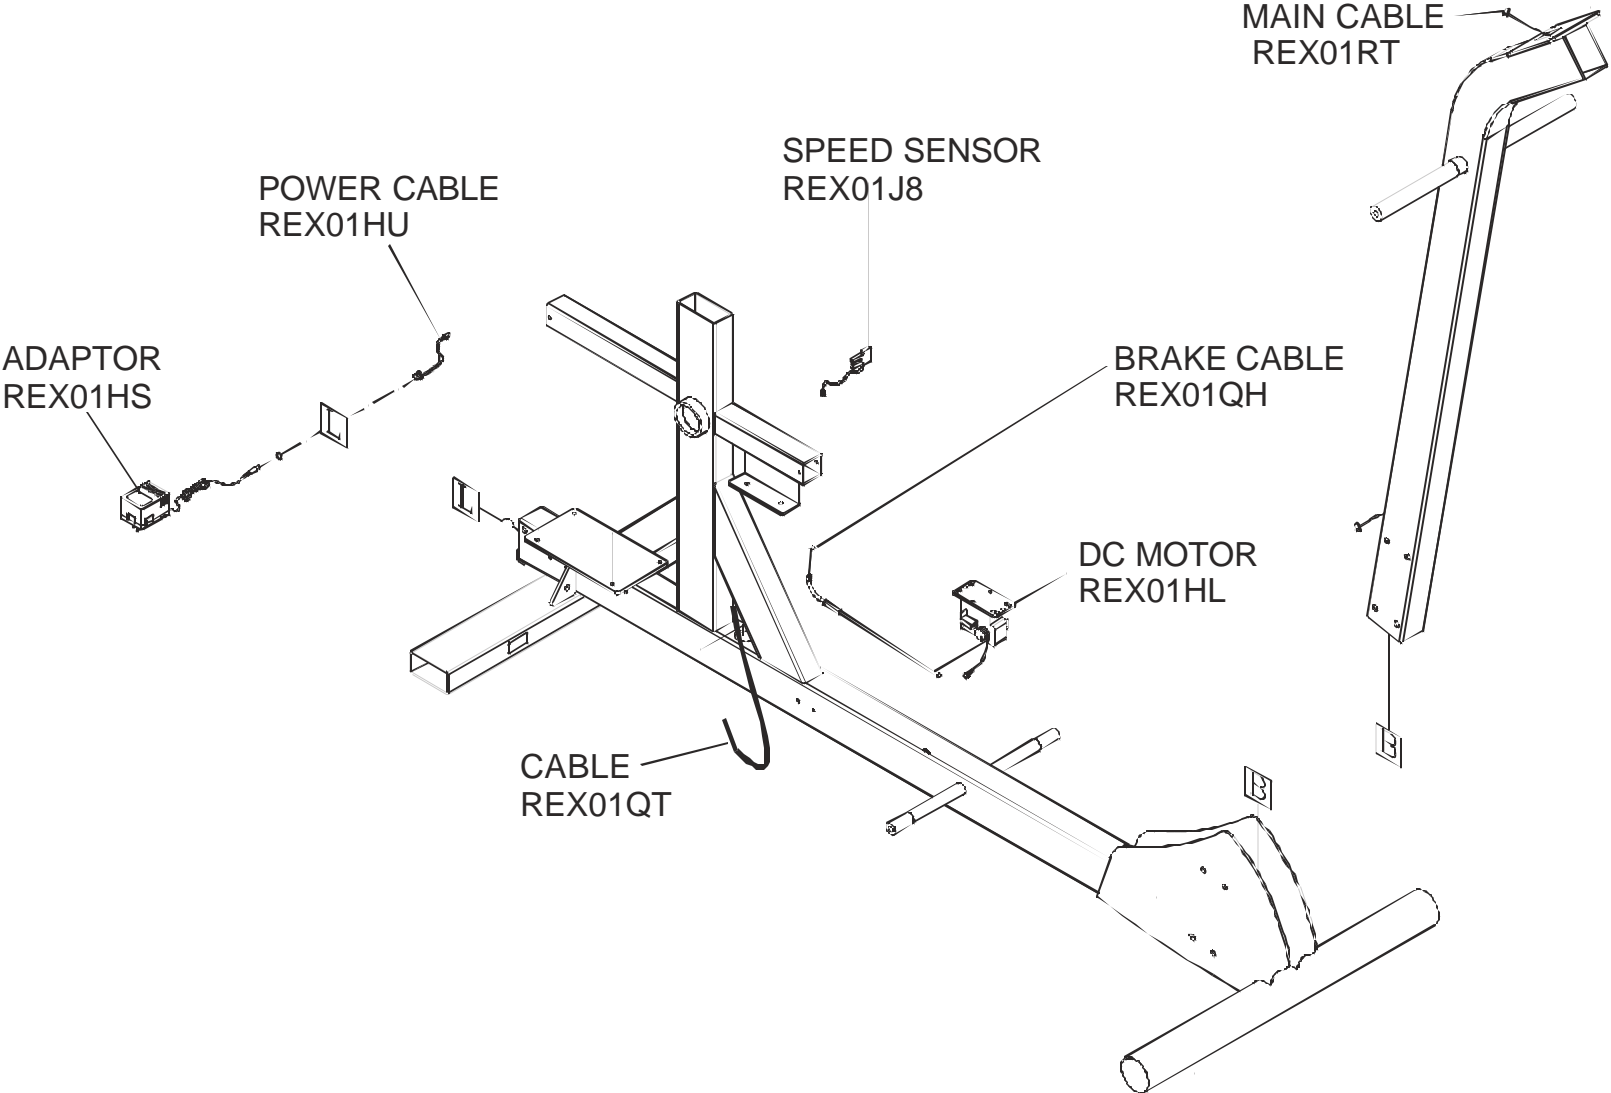

LF Sport Cross-Trainer
General Assembly

CTSX30-0104-01 240+V Aust. Eng/Met

- INSTALL HARDWARE BAG REX22FN
- INST / OPS MANUAL REX22FJ

LF Sport Cross-Trainer Movement Arms and Hardware

CTSX30-0104-01 240+V Aust. Eng/Met

LF Sport Cross-Trainer Front Components

CTSX30-0104-01 240+V Aust. Eng/Met

**LF Sport Cross-Trainer
Cables**

CTSX30-0104-01 240+V Aust. Eng/Met

LF Sport Cross-Trainer
Block Diagram

CTSX30-0104-01 240+V Aust. Eng/Met