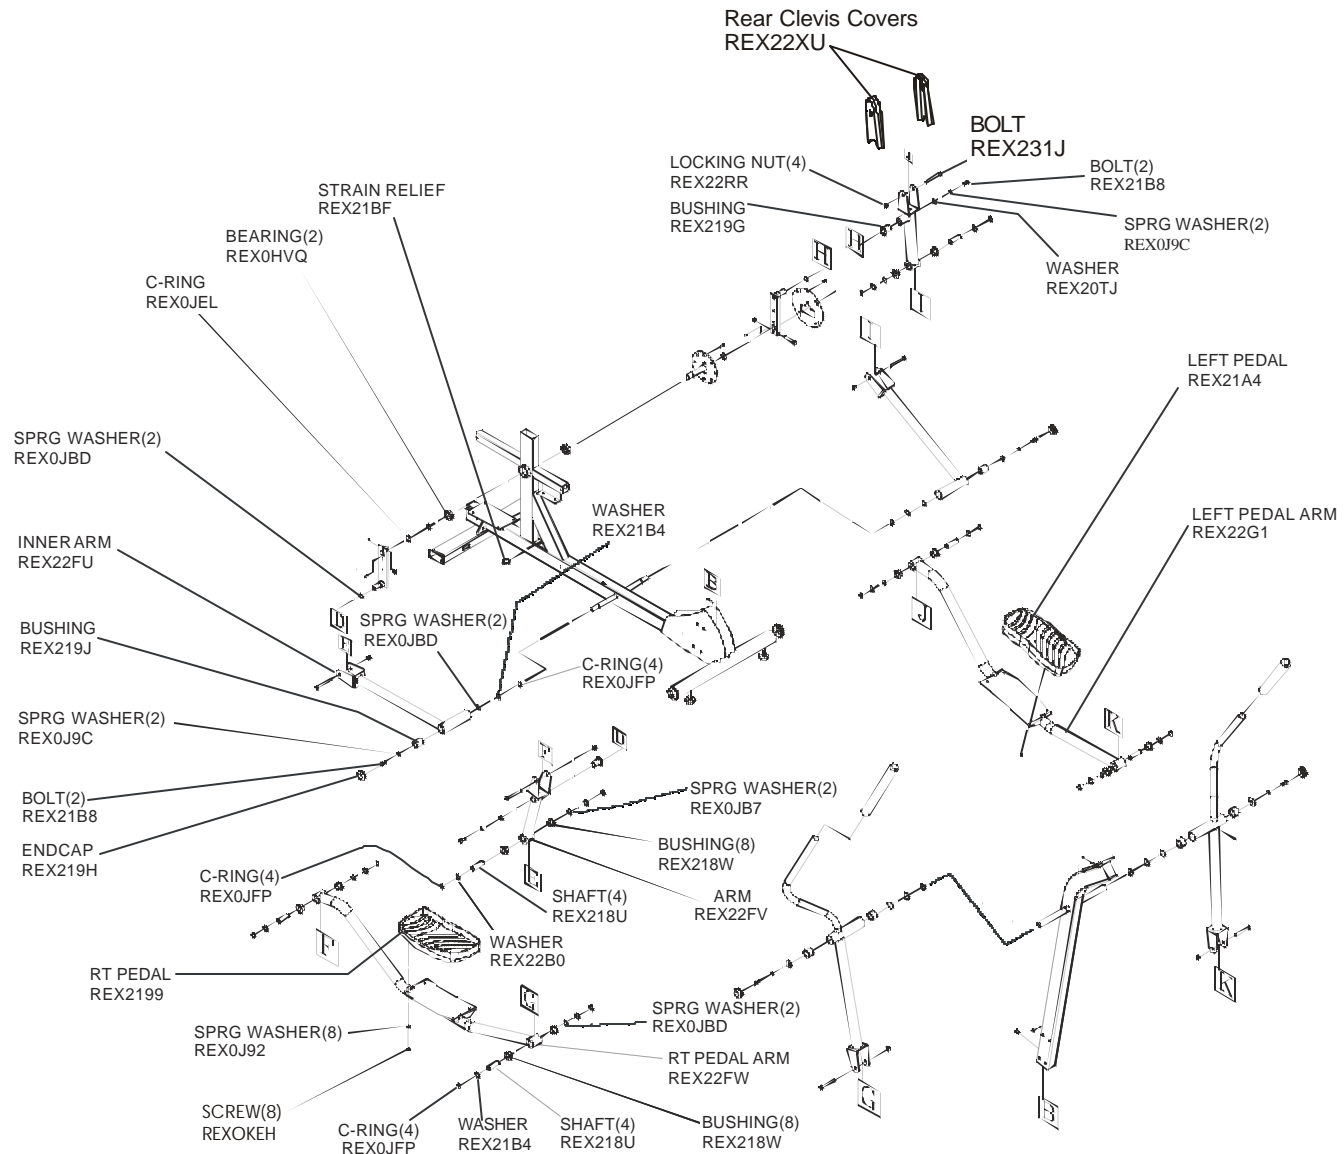

LF Sport Cross-Trainer
General Assembly

CTSX30-0104-01 240+V Aust. Eng/Met

- INSTALL HARDWARE BAG REX22FN
- INST / OPS MANUAL REX22FJ

LF Sport Cross-Trainer Movement Arms and Hardware

CTSX30-0104-01 240+V Aust. Eng/Met

LF Sport Cross-Trainer Front Components

CTSX30-0104-01 240+V Aust. Eng/Met

**LF Sport Cross-Trainer
Cables**

CTSX30-0104-01 240+V Aust. Eng/Met

LF Sport Cross-Trainer
Block Diagram

CTSX30-0104-01 240+V Aust. Eng/Met