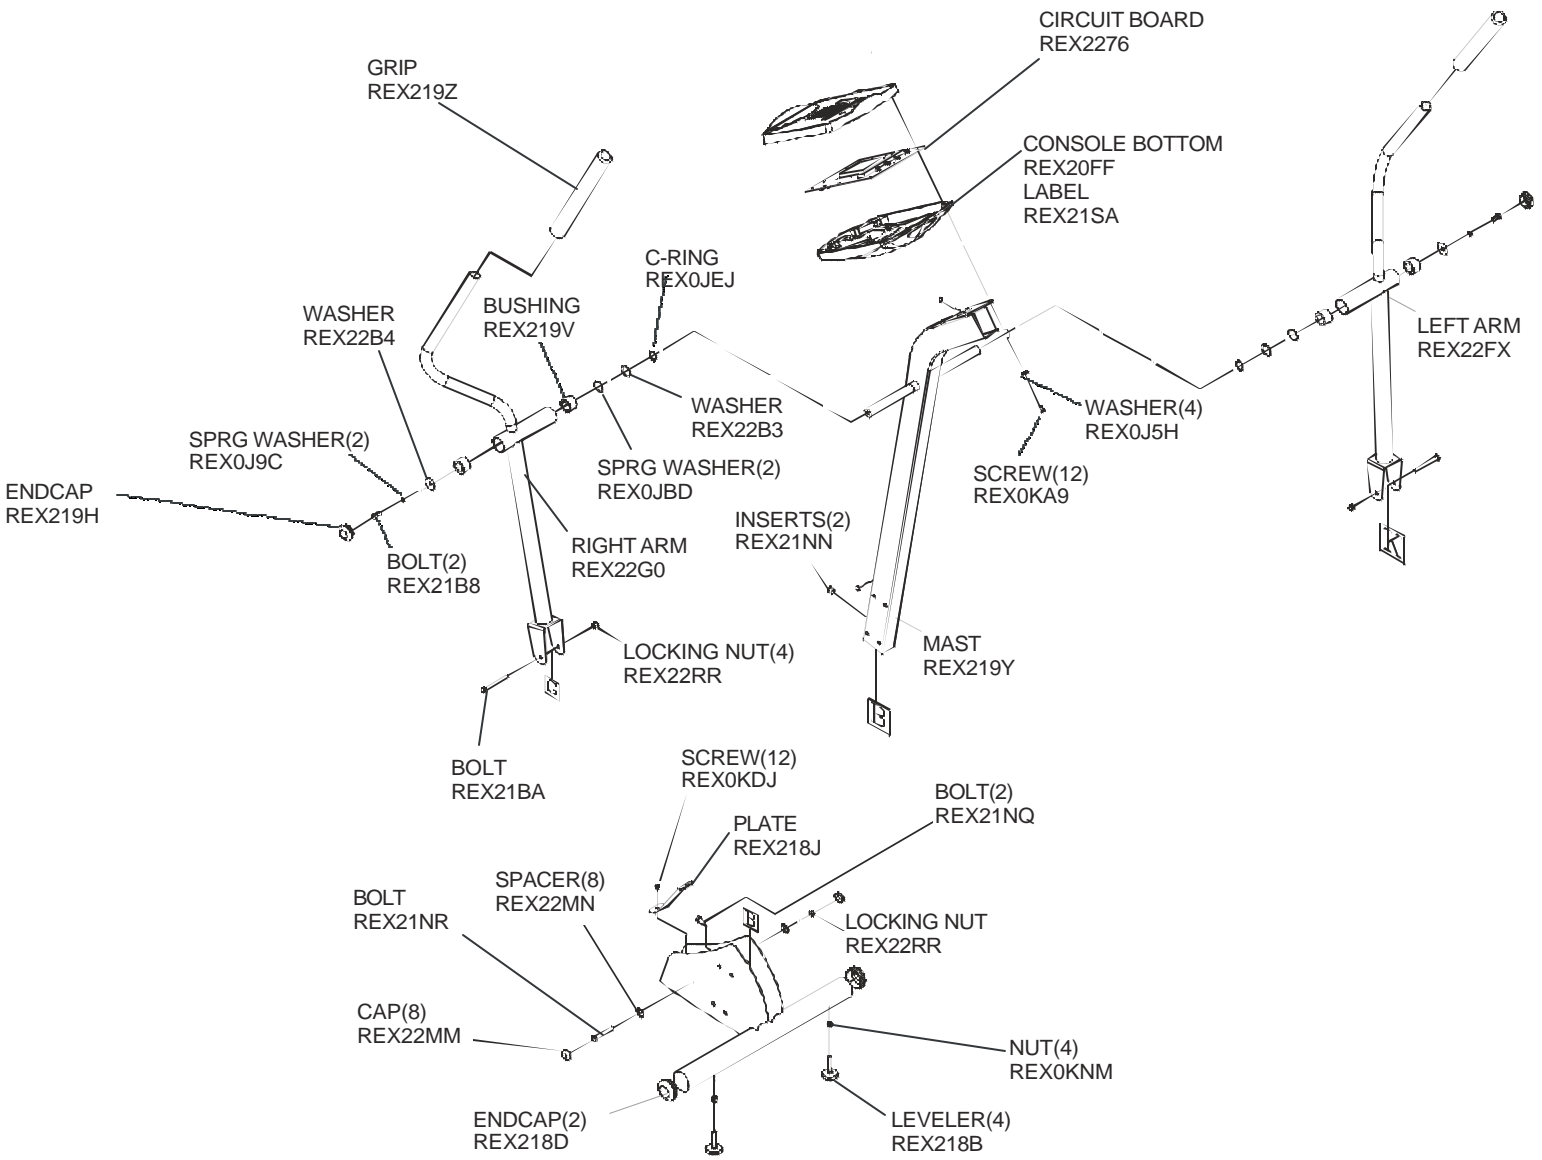

LF Sport Cross-Trainer
General Assembly

CTSX30-0104-01 240+V Aust. Eng/Met

- INSTALL HARDWARE BAG REX22FN
- INST / OPS MANUAL REX22FJ

LF Sport Cross-Trainer Movement Arms and Hardware

CTSX30-0104-01 240+V Aust. Eng/Met

LF Sport Cross-Trainer Front Components

CTSX30-0104-01 240+V Aust. Eng/Met

**LF Sport Cross-Trainer
Cables**

CTSX30-0104-01 240+V Aust. Eng/Met

LF Sport Cross-Trainer
Block Diagram

CTSX30-0104-01 240+V Aust. Eng/Met