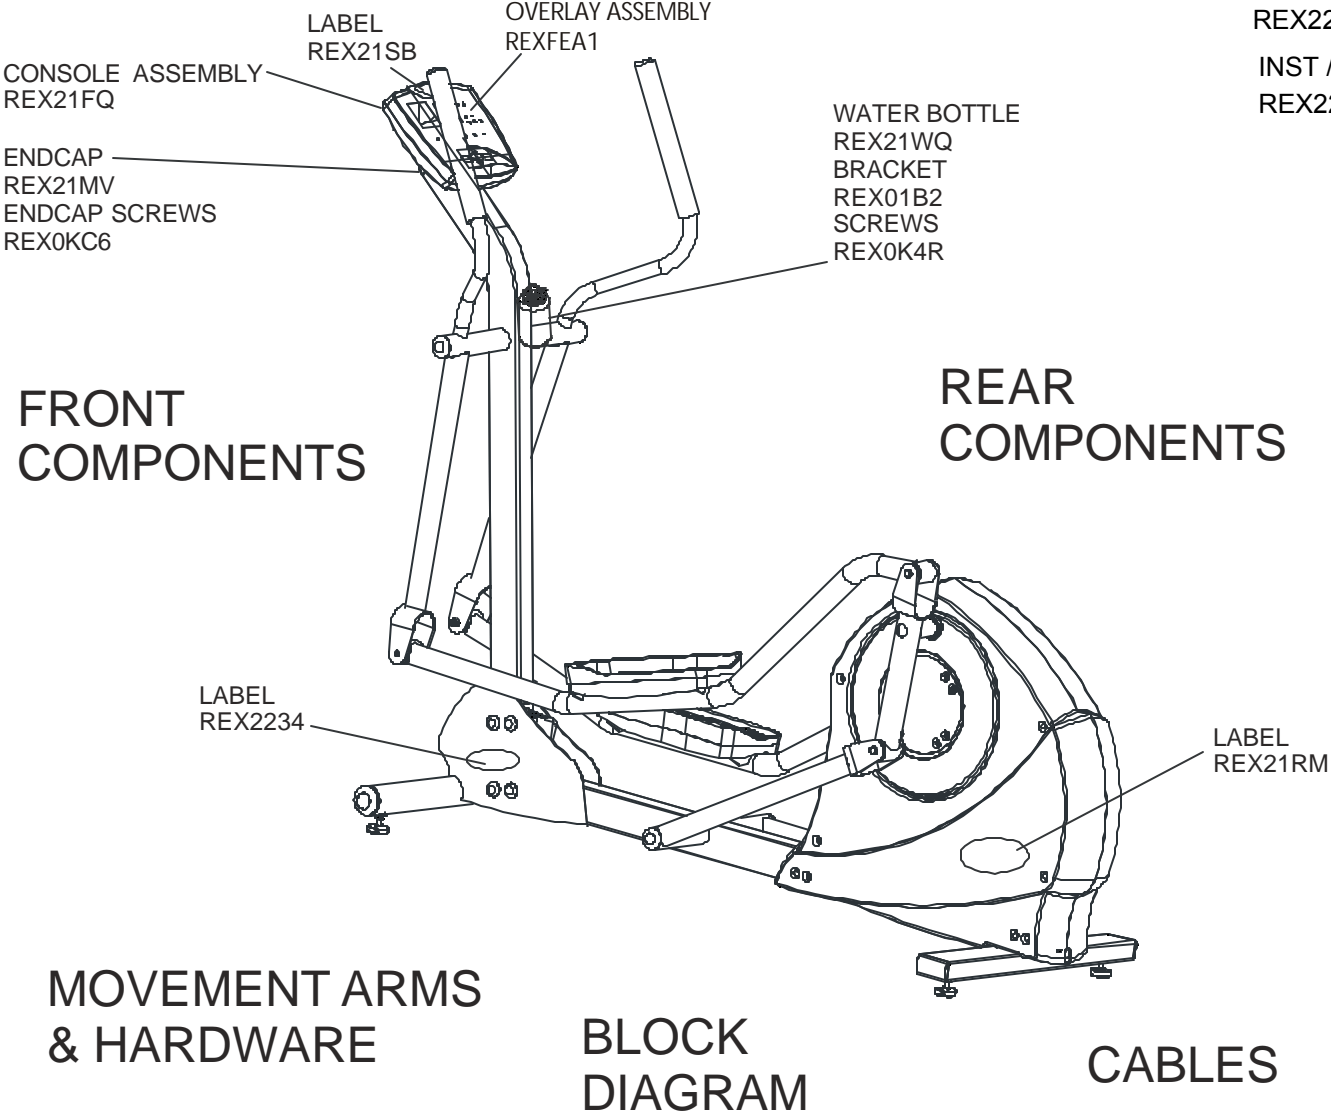

LF Sport Cross-Trainer
General Assembly

CTSX30-0104-01 240+V Aust. Eng/Met

- INSTALL HARDWARE BAG REX22FN
- INST / OPS MANUAL REX22FJ

LF Sport Cross-Trainer Movement Arms and Hardware

CTSX30-0104-01 240+V Aust. Eng/Met

LF Sport Cross-Trainer Front Components

CTSX30-0104-01 240+V Aust. Eng/Met

**LF Sport Cross-Trainer
Cables**

CTSX30-0104-01 240+V Aust. Eng/Met

LF Sport Cross-Trainer
Block Diagram

CTSX30-0104-01 240+V Aust. Eng/Met